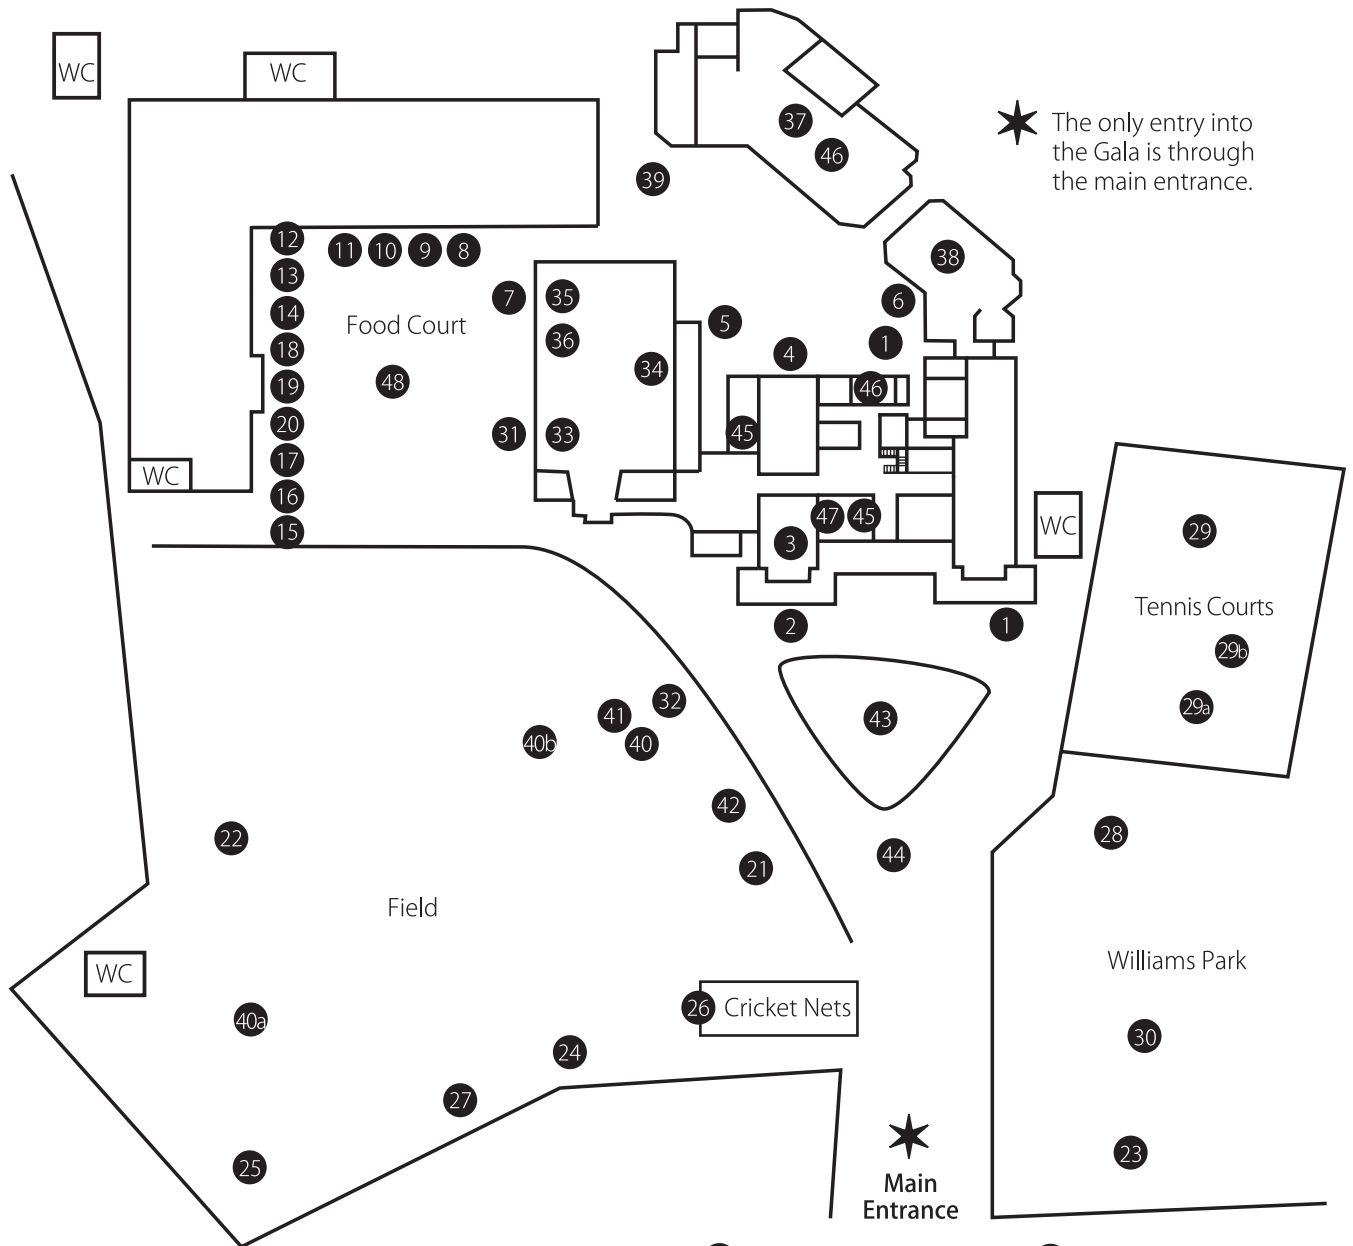

Stalls – Deli, Books, Toys, Plants, and Magazines, White Elephant, Cakes, Clothes and accessories, Box Cars.

Activities – Luck Dip, Tombola, Petting Zoo, Bouncy Castle, Jeeps, Giant Slide, Football pitch, Golf chip, Chicken Wheel, Face Painting, Basketball Shots, Sponge Throw, Gumbboot Throwing, Rugby Ball Kicking, Cricket Bowling

GALA MAP 2011

Food & Drinks

- 1 Coffee Cart
- 2 Deli
- 3 Devonshire Teas
- 4 Cakes
- 5 Decadent Desserts
- 6 Sweets
- 7 American Hot Dogs
- 8 Candy Floss
- 9 Cold Drinks
- 10 Spiders
- 11 Dutch Pancakes
- 12 Curry*°
- 13 Roti*

- 27 Giant Slide
 - 28 Petting Zoo
 - 29 Rugby Ball Kicking
 - 29a Basketball Shots
 - 29a Rugby Throwing
 - 30 Soccer Pitch
- ## Traditional Stalls
- 31 Chicken (Raffle) Wheel
 - 32 Plants & Garden
 - 33 Toys
 - 34 White Elephant
 - 35 Junior Stall
 - 36 Lucky Dip
 - 37 Clothes & Accessories